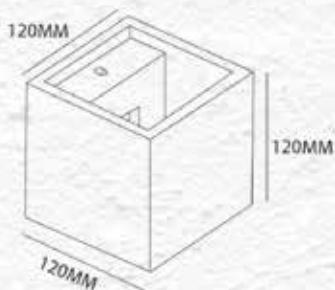

[410024.00A]

Applique gesso cubo

1 x G9 | 230V

max 35W | bianco-century

[410022.00A]

Plafoniera Fari gesso quadrato

5 x GX53 | 230V

max 60W | bianco-century